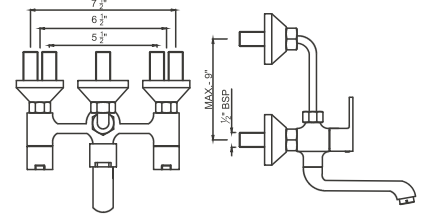

WALL MIXER 2 IN 1 TYCOON, ROLEX
WALL MIXER 3 IN 1 TYCOON, ROLEX