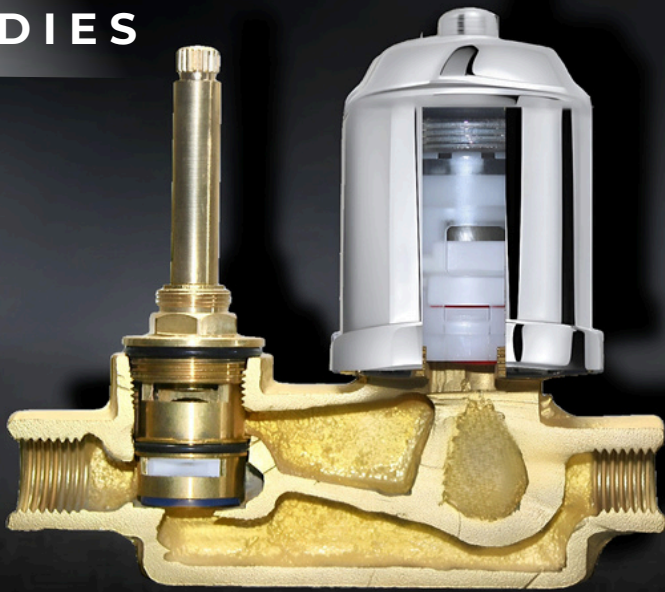

PE127
Exposed Parts Kit
MRP: 1401/-

Concealed Sink Cock Regular With Exposed Parts & Body
PE126 MRP: 2383/-

PE127
Exposed Parts Kit
MRP: 1401/-

Concealed Sink Cock High Flow With Exposed Parts & Body
PE128 MRP: 2494/-

PE131
Exposed Parts Kit
MRP: 1340/-

Concealed Wall Mixer Regular With Exposed Parts & Body
PE130 MRP: 3851/-

PE131
Exposed Parts Kit
MRP: 1340/-

Concealed Wall Mixer High Flow With Exposed Parts & Body
PE132 MRP: 4197/-

BODIES

Concealed Stop Cock 15mm Regular Body Only
(Suitable For Crown, Prizam)

XE150 MRP: 634/-

Concealed Stop Cock 15mm High Flow Body Only
(Suitable For Tycoon, Rolex, Marc, Delta)

XE151 MRP: 913/-

Concealed Stop Cock 20mm High Flow Body Only
(Suitable For Tycoon, Rolex, Marc, Delta, Crown, Prizam)