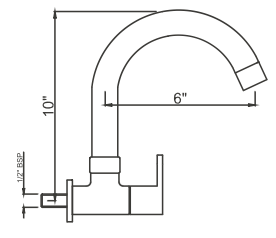

SINK COCK WITH EXT. SPOUT
TYCOON, ROLEX