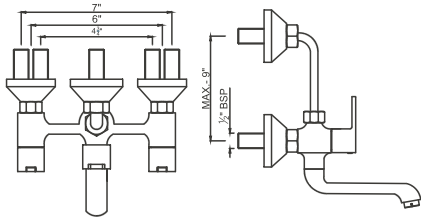

TECHNICAL SPECIFICATION

WALL MIXER 2 IN 1 MARC, DELTA
WALL MIXER 3 IN 1 MARC, DELTA