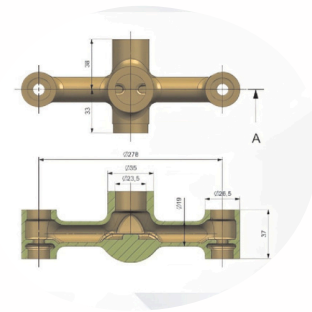

Designed to last long and crafted to shine most.

We believe in only those innovation that really means.