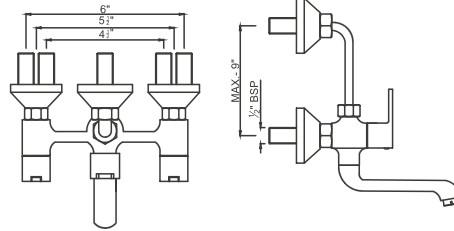

WALL MIXER 2 IN 1 CROWN, PRIZAM
WALL MIXER 3 IN 1 CROWN, PRIZAM