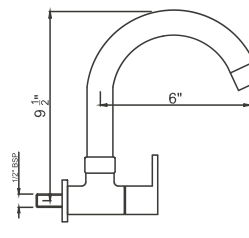

SINK COCK WITH EXT. SPOUT
TYCOON, ROLEX