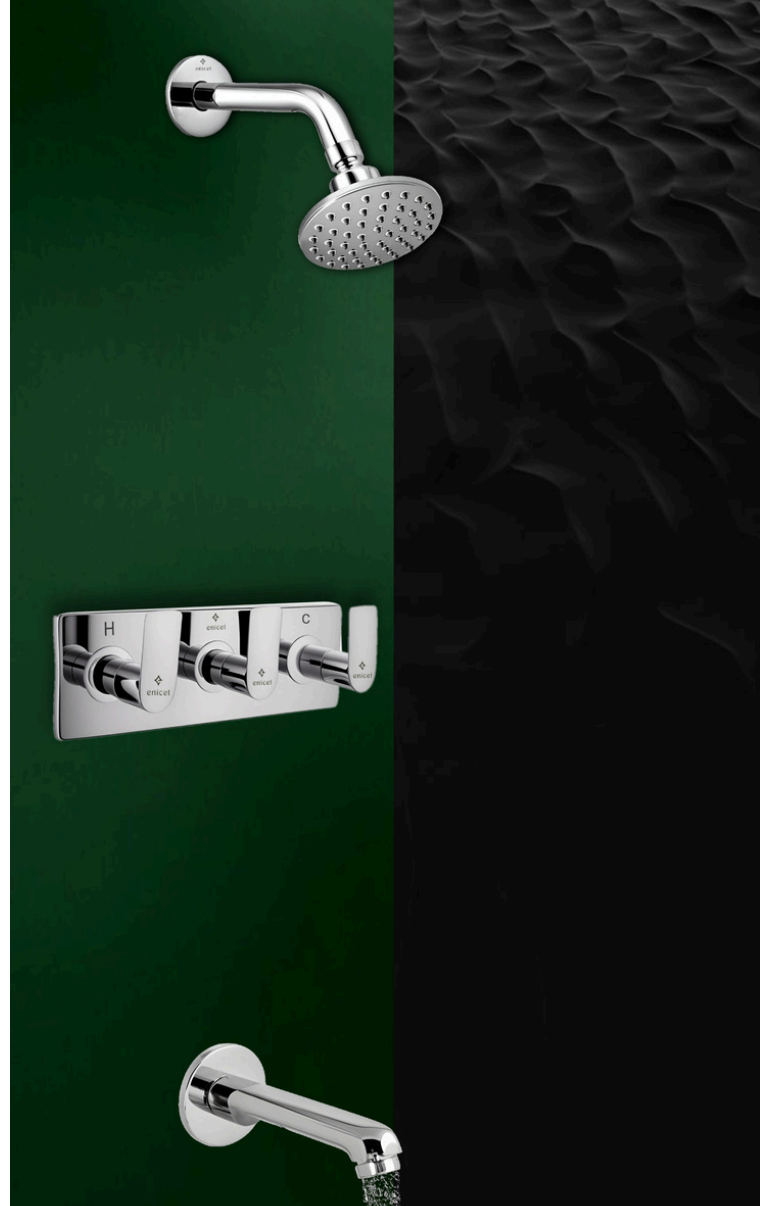

Tow Way Angle Cock With Wall Flange
ME106 MRP: 1676/-
PVD MRP: 2772/-

Sink Cock With Wall Flange
ME107 MRP: 1663/-

Sink Cock Extended Spout With Wall
Flange
ME108 MRP: 1853/-

Side Sink Cock With Wall Flange
ME109 MRP: 1825/-