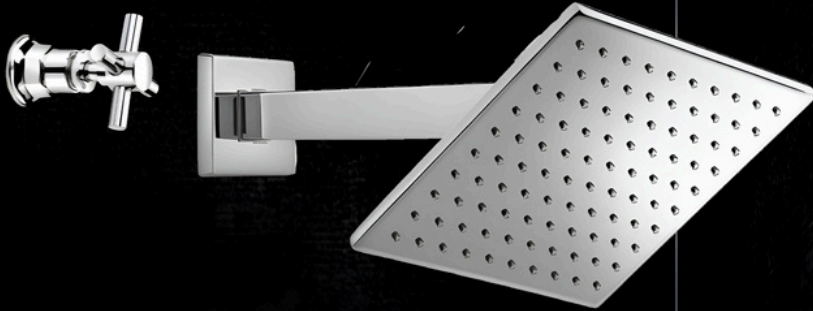

AE251 MRP: 4208/-

PVD MRP: 5644/-

Single Lever Basin Mixer With 600mm Braided Hoses (12 inch)

AE252 MRP: 4443/-

PVD MRP: 6135/-

SHOWER AND DRAINS

ABS Diamond Shower (Black)

- AE 228 MRP: 702/- (4" full set)
- AE 229 MRP: 743/- (5" full set)
- AE 230 MRP: 278/- (Head only 4")
- AE 231 MRP: 329/- (Head only 5")