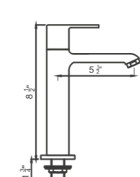

HIGH NECK PILLAR COCK 9" FOR